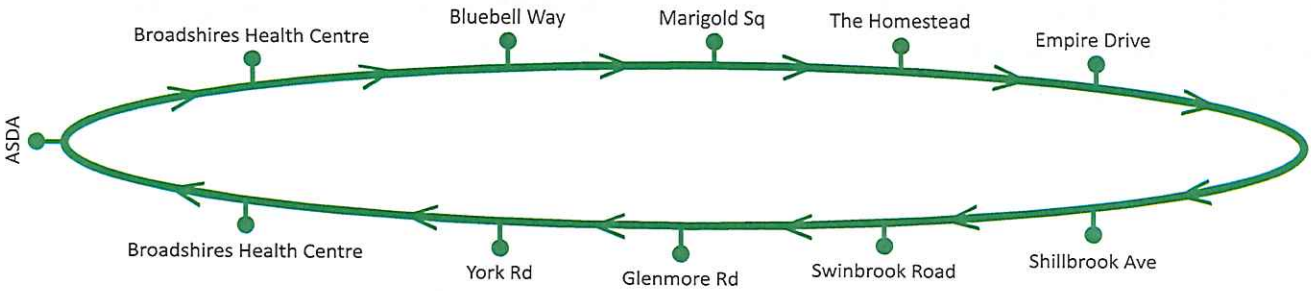

345

355

**West Oxfordshire
Community Transport Limited (WOCT)**

is a not-for-profit charitable Community Benefit Society operating for the benefit of the community. WOCT believes that local bus services have an important role in maintaining an active and engaged community and, working with the community, aims to deliver sustainable public transport services.

Any surpluses are not distributed among members or external shareholders, but returned to the organisation for further investment in bus services. Anyone can become a member (for just £1) and help keep local bus services running on people power.

Supported by Carterton Town Council

**W: www.WOCT.org.uk
E: admin@woct.org.uk
T: 01993 630124**

**Follow us on Facebook @WOCTbus
and Twitter @woctbuses**

**Carterton Town Service
Routes 345, 355
Tuesdays, Thursdays
and Saturdays
with effect from 2 March 2021**