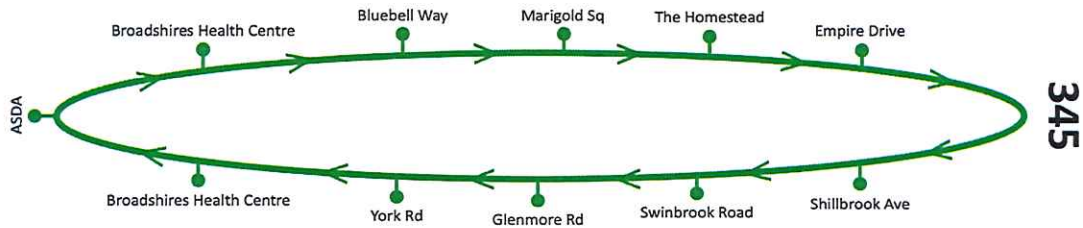

## 345 North Circular

ASDA	09:00	10:00	11:00	12:00	13:00
Broadshires Health Centre	09:03	10:03	11:03	12:03	13:03
Shilton Park: Marigold Sq	09:07	10:07	11:07	12:07	13:07
Swinbrook Park: Empire Drive	09:12	10:12	11:12	12:12	13:12
Shillbrook Ave	09:15	10:15	11:15	12:15	13:15
Glenmore Rd	09:18	10:18	11:18	12:18	13:18
York Rd	09:22	10:22	11:22	12:22	13:22
Broadshires Health Centre	09:26	10:26	11:26	12:26	13:26
ASDA	09:30	10:30	11:30	12:30	13:30

## 355 South Circular

ASDA	09:35	10:35	11:35	12:35
Queens Rd	09:38	10:38	11:38	12:38
Milestone Rd	09:42	10:42	11:42	12:42
Sycamore Drive	09:47	10:47	11:47	12:47
ASDA	09:51	10:51	11:51	12:51

**NO SERVICE ON BANK HOLIDAYS OR PUBLIC HOLIDAYS.**  
Service provided by West Oxfordshire Community Transport Ltd.  
[www.woct.org.uk](http://www.woct.org.uk), e-mail: [admin@woct.org.uk](mailto:admin@woct.org.uk)  
Facebook @WOCTbus. Twitter @woctbuses

## Northern Loop Service 345 Tuesdays, Thursdays and Saturdays (except public holidays)

ASDA	09:00	10:00	11:00	12:00	13:00
Broadshires Health Centre	09:03	10:03	11:03	12:03	13:03
Shilton Park: Marigold Square	09:07	10:07	11:07	12:07	13:07
Swinbrook Park: Empire Drive	09:12	10:12	11:12	12:12	13:12
Shillbrook Avenue	09:15	10:15	11:15	12:15	13:15
Glenmore Road	09:18	10:18	11:18	12:18	13:18
York Road	09:22	10:22	11:22	12:22	13:22
Broadshires Health Centre	09:26	10:26	11:26	12:26	13:26
ASDA	09:30	10:30	11:30	12:30	13:30

## Southern Loop Service 355 Tuesdays, Thursdays and Saturdays (except public holidays)

ASDA	09:35	10:35	11:35	12:35
Queens Road	09:38	10:38	11:38	12:38
Milestone Road	09:42	10:42	11:42	12:42
Sycamore Drive	09:47	10:47	11:47	12:47
ASDA	09:51	10:51	11:51	12:51